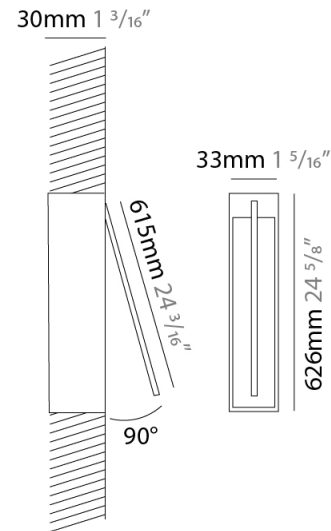

GENERAL

Series: Spillo
 Subseries: Spillo 1 Rod
 Brand: Icone
 Division: Design
 Mounting Type: Recessed
 Mounting Location: Wall
 Subcategory: Ambient

PHYSICAL

Shape: Rectangle
 Width (mm): 33
 Width (in): 1 ⁵/₁₆
 Height (mm): 626
 Height (in): 24 ⁵/₈
 Min. Recessing Depth (mm): 30
 Min. Recessing Depth (in): 1 ³/₁₆
 Light Distribution: Adjustable
[Fixture Finish: WHI / BLK / CHR / BGD](#)
 Fixture Material: Brass

LED

[Color Temperature \(°K\): 2700 / 3000](#)
 Nominal Lumen (lm): 660
 CRI: >90 CRI
 Lamp Life (hrs): 50000

OPTICAL

Adjustability: Tilt 120°

RATINGS AND CERTIFICATIONS

Certified By: Certified for North American Standards
 IP rating: IP20

GENERAL

Series: Spillo
 Subseries: Spillo 1 Rod
 Brand: Icone
 Division: Design
 Mounting Type: Recessed
 Mounting Location: Wall
 Subcategory: Ambient

PHYSICAL

Shape: Rectangle
 Width (mm): 50
 Width (in): 1 ¹⁵/₁₆
 Height (mm): 600
 Height (in): 23 ⁵/₈
 Light Distribution: Adjustable
 Fixture Finish: WHI / BLK / CHR / BGD
 Fixture Material: Brass