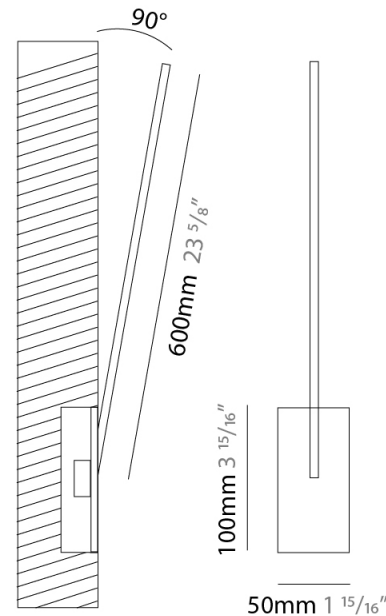

PROJECT	_____
TYPE	_____
SPECIFIER	_____
QUANTITY	_____
DATE	_____

SPILLO 1 ROD RECESSED

D46016- _____ - _____
base number   Color   Finish
                         Temperature   Options

1. To build a product code in our configurator select the specify button on the base model # product page
2. To build a manual product code on this datasheet choose from the options listed below in blue font and add the suffix to the base model #

GENERAL

Series: Spillo
Subseries: Spillo 1 Rod
Brand: Icone
Division: Design
Mounting Type: Recessed
Mounting Location: Wall
Subcategory: Ambient

PHYSICAL

Shape: Rectangle
Width (mm): 50
Width (in): 1 ¹⁵/₁₆
Height (mm): 600
Height (in): 23 ⁵/₈
Light Distribution: Adjustable
Fixture Finish: WHI / BLK / CHR / BGD
Fixture Material: Brass

ELECTRICAL

Lamp Type: LED
Total Output Wattage (W): 7.92
Dimming: 0-10V Dimming
Driver Included: No
Driver Location: Remote
Driver Type: Constant Voltage - 120Vac
Driver Class: Class 2
Input Voltage (V): 120
Output Voltage (V): 12
Upon Request: (Not included, see components) 0-10Vdc dimming / 277Vac

LED

Color Temperature (°K): 2700 / 3000
Nominal Lumen (lm): 660
CRI: >90 CRI
Lamp Life (hrs): 50000

OPTICAL

Adjustability: Tilt 120°

RATINGS AND CERTIFICATIONS

Certified By: Certified for North American Standards
IP rating: IP20