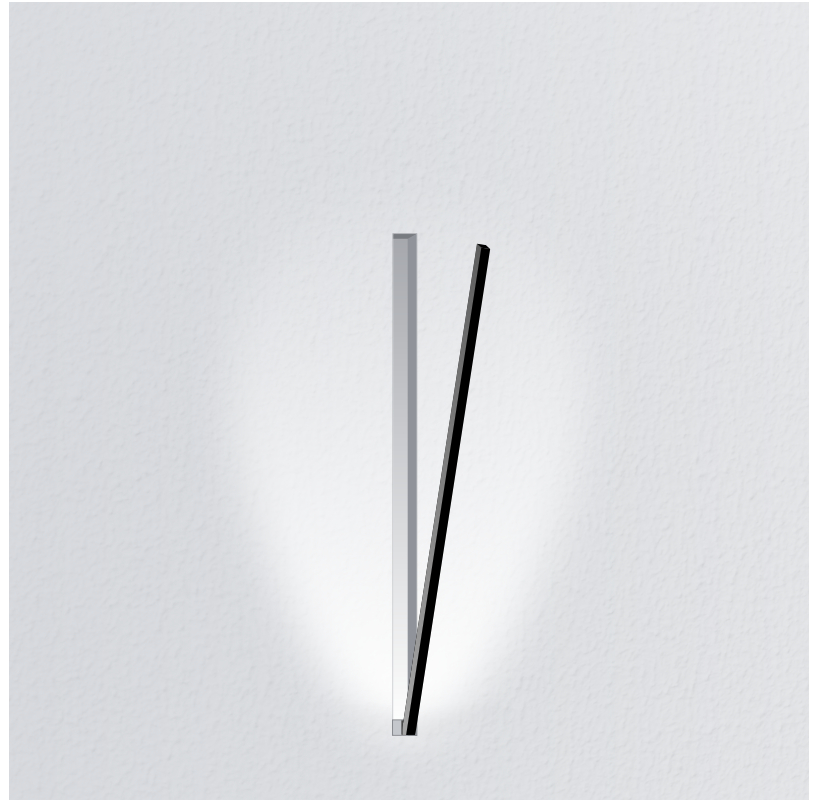

GENERAL

Series: Spillo
 Subseries: Spillo 1 Rod
 Brand: Icone
 Division: Design
 Mounting Type: Recessed
 Mounting Location: Wall
 Subcategory: Ambient

PHYSICAL

Shape: Rectangle
 Width (mm): 33
 Width (in): 1 ⁵/₁₆
 Height (mm): 626
 Height (in): 24 ⁵/₈
 Min. Recessing Depth (mm): 30
 Min. Recessing Depth (in): 1 ³/₁₆
 Light Distribution: Adjustable
[Fixture Finish: WHI / BLK / CHR / BGD](#)
 Fixture Material: Brass

LED

[Color Temperature \(°K\): 2700 / 3000](#)
 Nominal Lumen (lm): 660
 CRI: >90 CRI
 Lamp Life (hrs): 50000

OPTICAL

Adjustability: Tilt 120°

RATINGS AND CERTIFICATIONS

Certified By: Certified for North American Standards
 IP rating: IP20